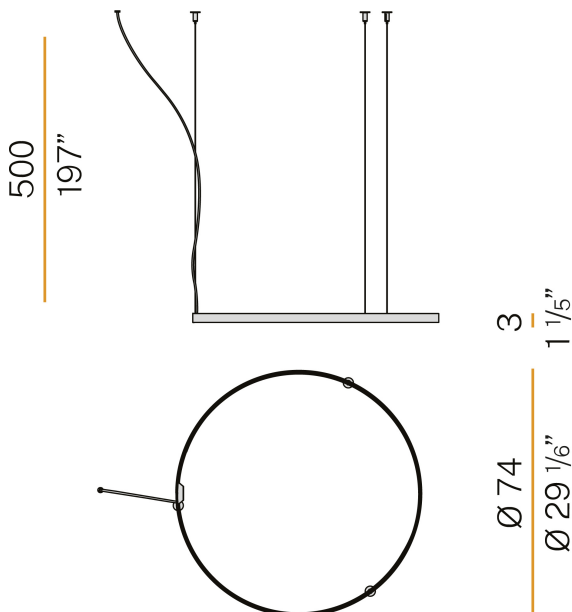

PANZERI

Zero Round

24V DC
M03301.075.0410

● white

Data sheet

CODE	M03301.075.0410
SYSTEM POWER CONSUMPTION	34W
EFFICACY	89.97lm/W
LIGHT SOURCE	LED
LIGHT SOURCE LIFETIME	L70 (B50) 60.000h
COLOUR TEMPERATURE	3000K Ra>90
LIGHT DISTRIBUTION	diffused
POWER SUPPLY	24V DC
DRIVER	remote not included
NOMINAL LUMINOUS FLUX	4252lm
LUMEN OUTPUT	3059lm
EFFICIENCY	71.9%
WEIGHT	1,12 Kg
PROTECTION DEGREE	IP20
COLOUR TOLLERANCES	SDCM 3
PACKING DIMENSIONS (CM)	83,0 x 83,0 x 10,0

Single or multiple suspension lighting fixture for interiors, with direct and indirect light emission.

Bended extruded aluminium structure in white, black, bronze, mat brass or titanium polyacrylic paint.

Extruded polycarbonate diffuser with opaline finish.

Suspension kit with griplocks and 5m (196,9") long steel cables.

5m (196,9") long power cable in transparent PVC.

Provided without power canopy.

Technical drawing

Polar diagram